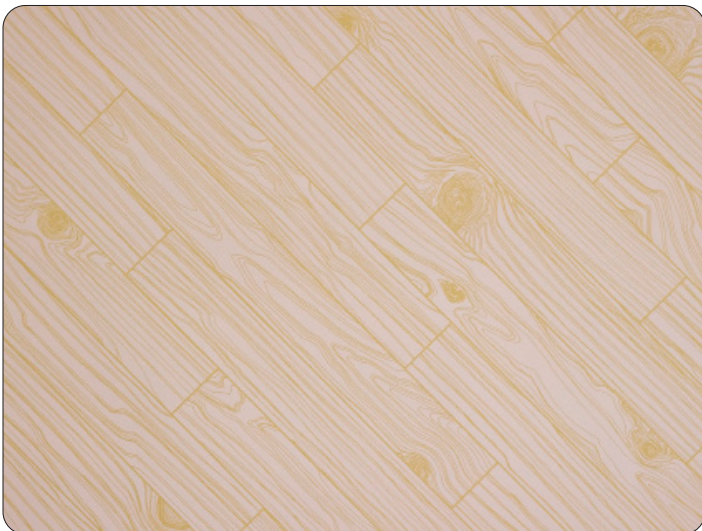

FLAVOR PAPER

sales@flavorpaper.com | flavorpaper.com

KNOT WOOD

by Josh Minnie

An amazingly realistic hand-drawn wood grain repeat, Knot Wood allows the rustic texture of the natural world to be rendered in unlimited color combinations. We also created the inverse screen, so you can choose to print the grain (as shown here) or pump up the color by printing the reverse combination. This pattern is designed to run at a 45 degree slant when installed vertically.

by Josh Minnie

ADMIRAL BLUE INVERSE

- PRINTING METHOD: HANDSCREEN
- GROUND: TYPE I MATTE GOLD MYLAR
- BACKING: NONWOVEN FIBER
- WEIGHT: 0.78 oz/sqft
- FIRE RATING: CLASS A, AS PER ASTM E 84 (ADHERED)
- FLAME SPREAD/SMOKE DEVELOPED: 15/205
- ECO: PRINTED WITH WATER BASED INKS (LATEX OR ECO-SOLVENT)
- INSTALLATION: COMES UNTRIMMED | PRO INSTALL RECOMMENDED

MARSHMALLOW INVERSE

- PRINTING METHOD: HANDSCREEN
- GROUND: TYPE I CHROME MYLAR
- BACKING: NONWOVEN FIBER
- WEIGHT: 0.78 oz/sqft
- FIRE RATING: CLASS A, AS PER ASTM E 84 (ADHERED)
- FLAME SPREAD/SMOKE DEVELOPED: 15/205
- ECO: PRINTED WITH WATER BASED INKS (LATEX OR ECO-SOLVENT)
- INSTALLATION: COMES UNTRIMMED | PRO INSTALL RECOMMENDED