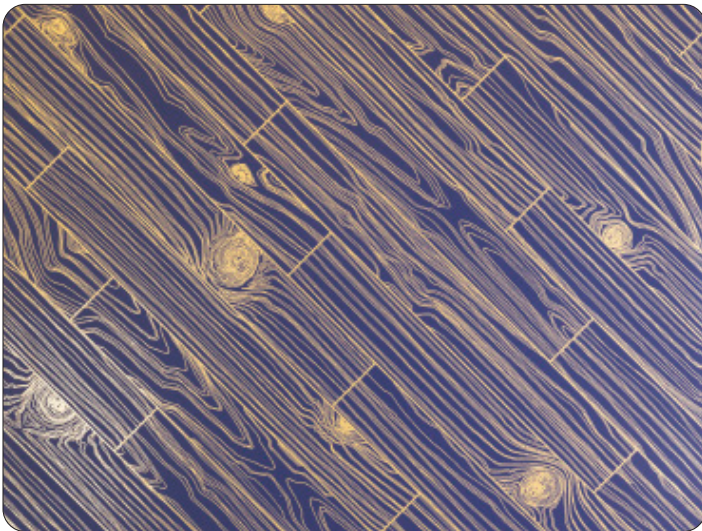

FLAVOR PAPER

sales@flavorpaper.com | flavorpaper.com

KNOT WOOD

by Josh Minnie

An amazingly realistic hand-drawn wood grain repeat, Knot Wood allows the rustic texture of the natural world to be rendered in unlimited color combinations. We also created the inverse screen, so you can choose to print the grain (as shown here) or pump up the color by printing the reverse combination. This pattern is designed to run at a 45 degree slant when installed vertically.

SPECS

ROLL SIZE ————— 27" W x 180" L
PATTERN REPEAT ————— 27" / 68.58cm
SIDE TO SIDE MATCH ——— STRAIGHT ACROSS
MADE TO ORDER IN USA

LEARN MORE!

FLAVOR PAPER

sales@flavorpaper.com | flavorpaper.com

KNOT WOOD

by Josh Minnie

ADMIRAL BLUE INVERSE

- PRINTING METHOD: HANDSCREEN
- GROUND: TYPE I MATTE GOLD MYLAR
- BACKING: NONWOVEN FIBER
- WEIGHT: 0.78 oz/sqft
- FIRE RATING: CLASS A, AS PER ASTM E 84 (ADHERED)
- FLAME SPREAD/SMOKE DEVELOPED: 15/205
- ECO: PRINTED WITH WATER BASED INKS (LATEX OR ECO-SOLVENT)
- INSTALLATION: COMES UNTRIMMED | PRO INSTALL RECOMMENDED

MARSHMALLOW INVERSE

- PRINTING METHOD: HANDSCREEN
- GROUND: TYPE I CHROME MYLAR
- BACKING: NONWOVEN FIBER
- WEIGHT: 0.78 oz/sqft
- FIRE RATING: CLASS A, AS PER ASTM E 84 (ADHERED)
- FLAME SPREAD/SMOKE DEVELOPED: 15/205
- ECO: PRINTED WITH WATER BASED INKS (LATEX OR ECO-SOLVENT)
- INSTALLATION: COMES UNTRIMMED | PRO INSTALL RECOMMENDED