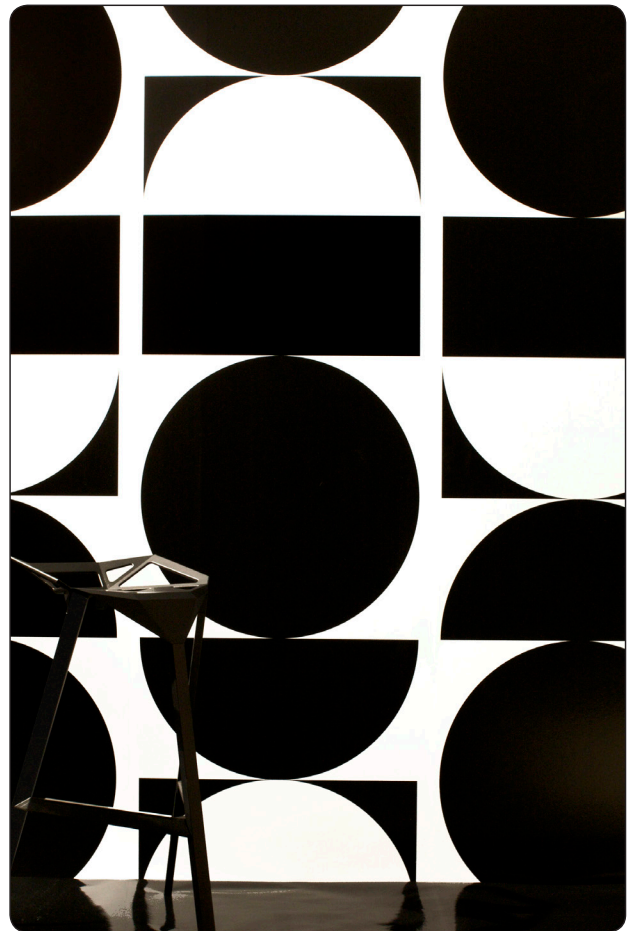

# FLAVOR PAPER

## SPECS

SCREENS:	1
COLORS ACHIEVED:	2
PATTERN REPEAT:	62.44"/158.59CM
SIDE TO SIDE MATCH:	STRAIGHT ACROSS
DESIGNED BY:	KRAVITZ DESIGN

ELECTRIC RASPBERRY ON EBONY

LICORICE ON WHITE

TOMATO ON SILVER

SILVER ON PLATINUM