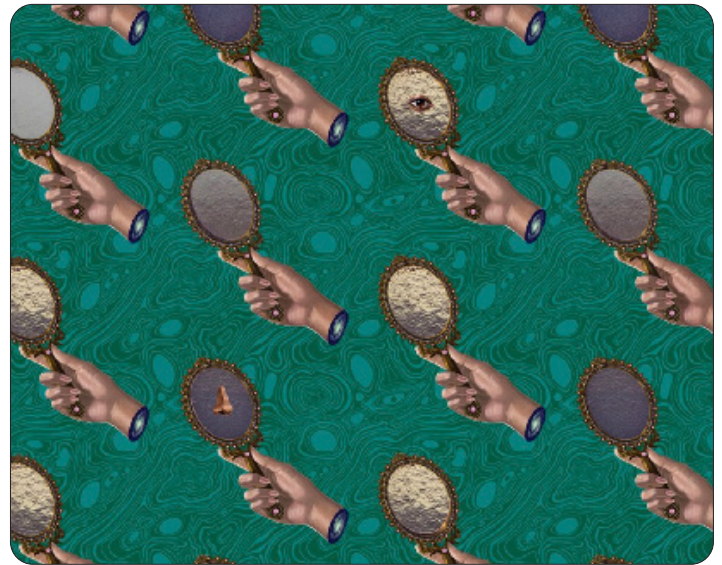

FLAVOR PAPER

sales@flavorpaper.com | flavorpaper.com

ABOUT FACE

by Shyama Golden

MALACHITE

GROUND: TYPE II CHROME MYLAR

- PRINTING METHOD: DIGITAL
- BACKING: NONWOVEN FIBER
- WEIGHT: 20 OZ/LINEAL YARD
- FIRE RATING: CLASS A, AS PER ASTM E 84 (ADHERED)
- FLAME SPREAD/SMOKE DEVELOPED: 15/205
- INSTALLATION: COMES UNTRIMMED | PRO INSTALL RECOMMENDED