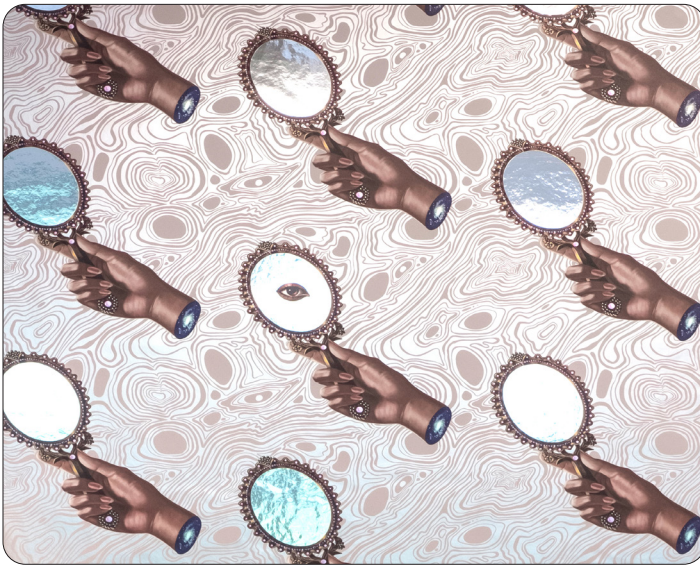

FLAVOR PAPER

sales@flavorpaper.com | flavorpaper.com

ABOUT FACE

by Shyama Golden

BASHFUL MAUVE