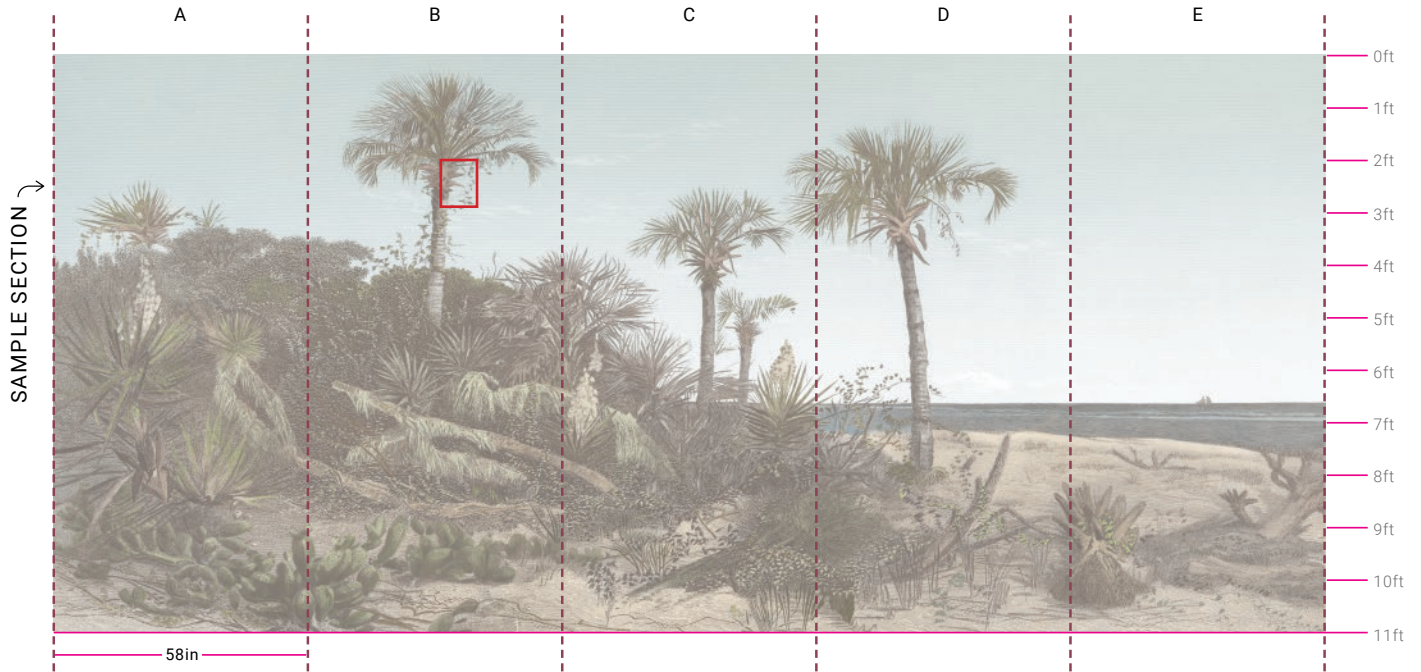

# PARADISO

Sea Mist on Eco Fibrous

Designed by Flavor Paper

FURTHER DETAILS:

This is a non-repeating mural ideal for accent walls. Please indicate specific consecutive panels (e.g., A, B, C).

Benjamin Moore colors selected from the design

<b>Item Number:</b>	1415	<b>Lead Time:</b>	3 - 4 weeks
<b>Minimum Order:</b>	3 Panels	<b>Fire Rating:</b>	ASTM E84 Class A
<b>Order Increments:</b>	1 Panel	<b>Maintenance:</b>	Wipe Gently
<b>Panel Length:</b>	11ft	<b>Eco:</b>	PVC-Free, low VOC, FSC Certified, Breathable
<b>Panel Width:</b>	58in (60in Untrimmed)	<b>Customization:</b>	Inquire about substrate, scale, and color options
<b>Seaming:</b>	V1 - Minimal visibility	<b>Colorways:</b>	Additional colorways available

Lift the sample for more information

Paradiso represents an idyllic visit to an undisturbed tropical island where the only inhabitants are palms and cacti. This softly colorized 19th Century etching has a peaceful calmness about it as you look out into the horizon past the sailboat floating in the sea.

The Sea Mist colorway has a muted pastel watercolored aesthetic that exudes tranquility. The light green foliage, tan bark, and sand are balanced by a soft grey outline. The light blue linework of the sky is a gentle compliment to the pale azure waters. Sea Mist is printed on our softly textured Eco Fibrous substrate to further enhance the soothing scene.