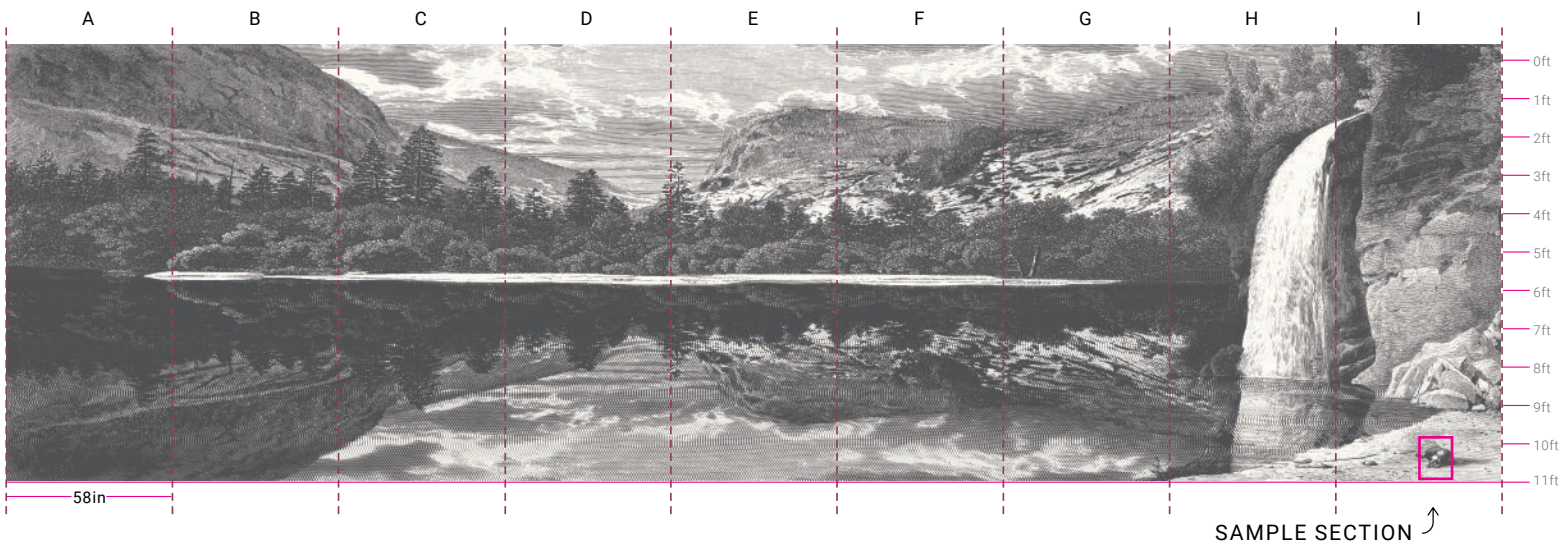

# MIRROR LAKE

Yosemite on Eco Fibrous

Designed by Jon Sherman

FURTHER DETAILS:

This is a non-repeating mural ideal for accent walls. Please indicate specific consecutive panels (e.g., A, B, C).

BM 1616

BM 879

Benjamin Moore colors selected from the design

<b>Item Number:</b>	1405	<b>Lead Time:</b>	3 - 4 weeks
<b>Minimum Order:</b>	3 Panels	<b>Fire Rating:</b>	ASTM E84 Class A
<b>Order Increments:</b>	1 Panel	<b>Maintenance:</b>	Wipe Gently
<b>Panel Length:</b>	11ft	<b>Eco:</b>	PVC-Free, low VOC, FSC Certified, Breathable
<b>Panel Width:</b>	58in (60in Untrimmed)	<b>Customization:</b>	Inquire about substrate, scale, and color options
<b>Seaming:</b>	V1 - Minimal visibility	<b>Colorways:</b>	Additional colorways available

Lift the sample for more information

FLAVOR  PAPER

Mirror Lake is a “collage” of 19th Century etchings created by Jon Sherman. The mural beautifully portrays Mirror Lake, one of Yosemite Valley’s most tranquil and celebrated landmarks. The lake lives up to its name, reflecting the majestic natural beauty of the towering cliffs, pine trees, and sky above. A foreground waterfall and a sinuously etched reflection introduce a subtle surrealistic quality to the classic landscape.

The Yosemite colorway is composed of soft black linework on a slightly off white background printed on our softly textured Eco Fibrous substrate.

Digitally printed to order in the USA.